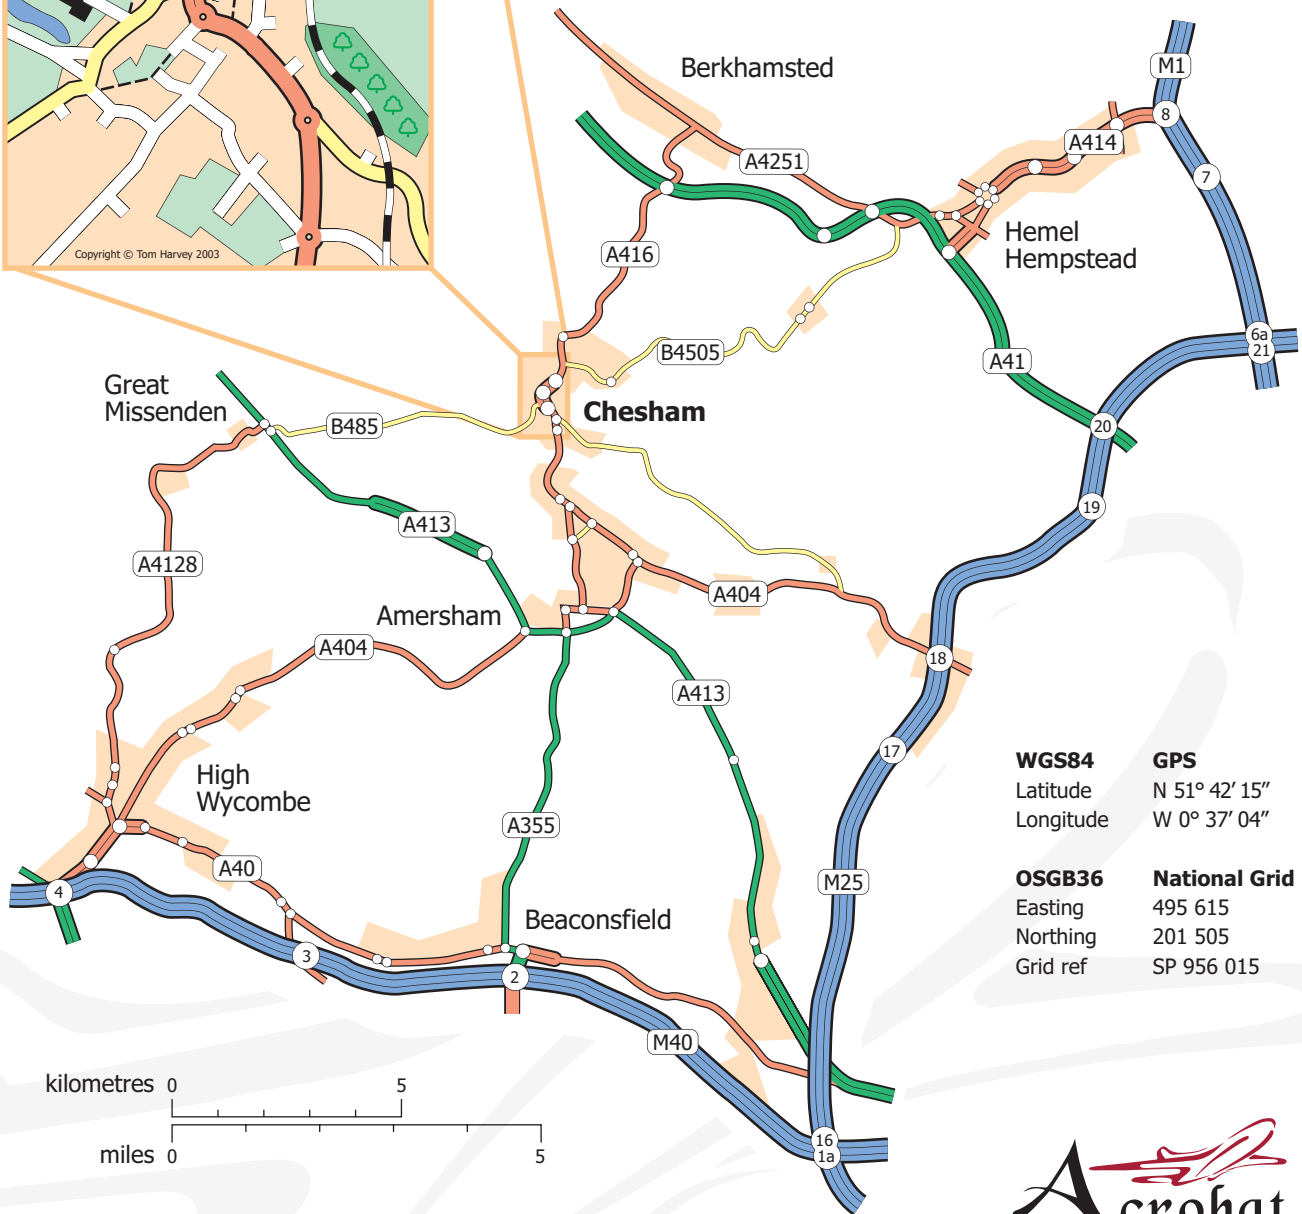

Acrobatico

Directions

From M1 – leave at junction 8 and follow A414 through Hemel Hempstead then take A41 and A416 to Chesham.

From M25 – leave at junction 18 and follow A404 for Amersham and then A416 to Chesham.

From M40 – leave at junction 2 and follow A355 for Amersham and then A416 to Chesham.

By Tube – Metropolitan line via Chalfont and Latimer.

WGS84	GPS
Latitude	N 51° 42' 15"
Longitude	W 0° 37' 04"
OSGB36	National Grid
Easting	495 615
Northing	201 505
Grid ref	SP 956 015