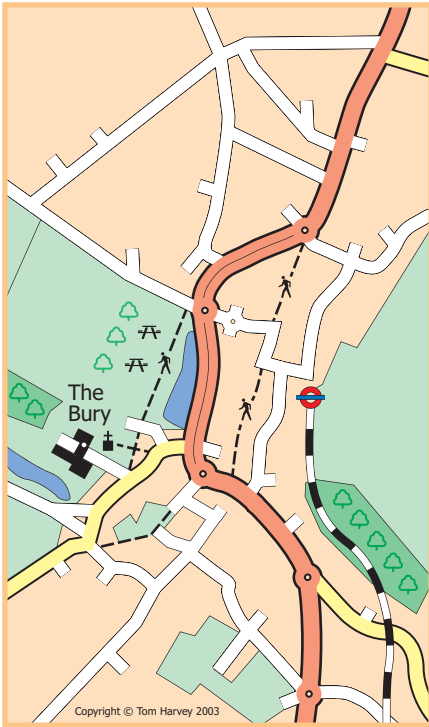

Acrobatico

Directions

From M1 – leave at junction 8 and follow A414 through Hemel Hempstead then take A41 and A416 to Chesham.

From M25 – leave at junction 18 and follow A404 for Amersham and then A416 to Chesham.

From M40 – leave at junction 2 and follow A355 for Amersham and then A416 to Chesham.

By Tube – Metropolitan line via Chalfont and Latimer.

WGS84	GPS
Latitude	N 51° 42' 15"
Longitude	W 0° 37' 04"
OSGB36	National Grid
Easting	495 615
Northing	201 505
Grid ref	SP 956 015